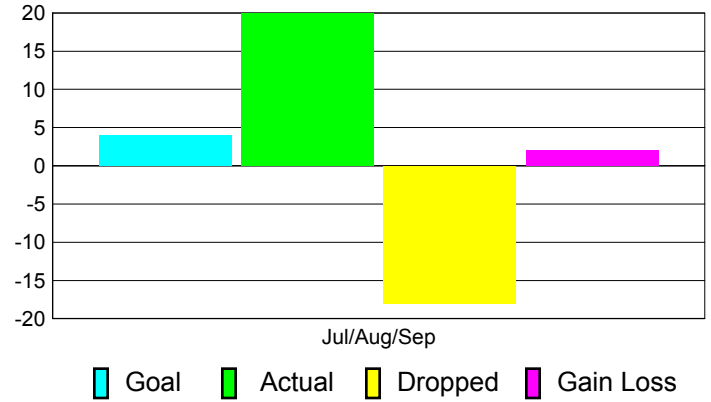

### YTD Status Quo Clubs 2012-2013

Status Quo Clubs Compared to Status Quo Members

## MEMBERSHIP

**Membership Results  
2012-2013**

**Membership  
2011-2012**

Month	Net Memb Goal	Actual New Memb	Actual Dropped Memb	Gain/Loss of Memb	Gain/Loss of Memb
Jul/Aug/Sep	4	20	-18	2	7
<b>Totals</b>	<b>4</b>	<b>20</b>	<b>-18</b>	<b>2</b>	<b>7</b>

### Membership Results 2012-2013

Goal, New, Dropped, Gain/Loss

### Comparison of Membership Gain/Loss

Current Year Compared to the Previous Year